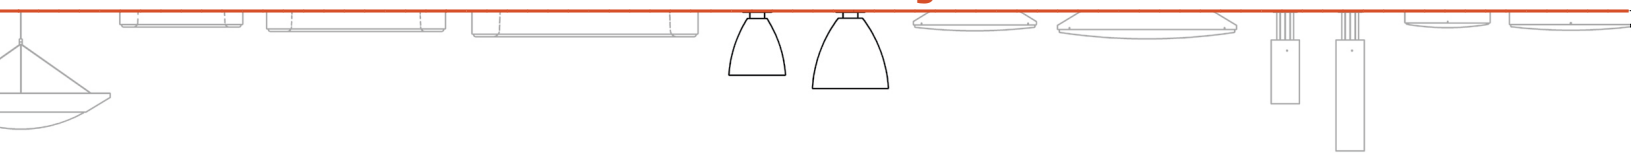

C3312 12" dia x 13.75" ht

C3316 16" dia x 16.5" ht

bul.it™ ceiling

Powder Coat Paint Finishes

MW matte white

AP anodized paint

SS satin silver

TG textured gray